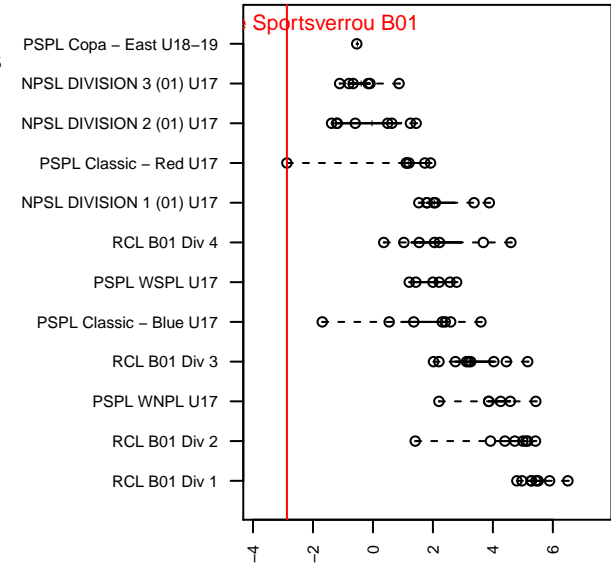

# Shoreline Sportsverrou B01

Shoreline Sportsverrou  
 Shoreline, WA  
 B01 total strength=1002  
 attack=2.21 defense=1.83  
 fall league = PSPL Classic – Red U17

alt names used:  
 Shoreline Sports Club Verrou B01

Venues played:  
 2017 PSPL Classic – Red U17

**attack and defense variance (black dot)  
relative to other teams  
and top 10 in region**

**attack and defense rating  
relative to others at age  
and all opponents in last 13 months**

**Performance relative to 13 month average**

**Performance relative to 13 month average**

<b>date</b>	<b>home</b>		<b>away</b>		<b>venue</b>	<b>pred.home</b>	<b>pred.away</b>
2017-11-04	Nortac Sparta Red B01	9	Shoreline Sportsverrou B01	0	2017 PSPL Classic – Red U17	6.31	0.41
2017-10-28	Shoreline Sportsverrou B01	0	Seattle Celtic Green B01	9	2017 PSPL Classic – Red U17	0.20	5.54
2017-10-15	Shoreline Sportsverrou B01	0	Gala FC B01	4	2017 PSPL Classic – Red U17	0.21	4.85
2017-10-14	Emerald City FC Green B01	5	Shoreline Sportsverrou B01	2	2017 PSPL Classic – Red U17	5.41	0.31
2017-10-01	Seattle Celtic Green B01	3	Shoreline Sportsverrou B01	0	2017 PSPL Classic – Red U17	5.54	0.20
2017-09-23	RSA Elite B01	7	Shoreline Sportsverrou B01	0	2017 PSPL Classic – Red U17	6.39	0.38
2017-09-17	Shoreline Sportsverrou B01	0	Nortac Sparta Red B01	2	2017 PSPL Classic – Red U17	0.41	6.31
2017-09-09	Gala FC B01	5	Shoreline Sportsverrou B01	1	2017 PSPL Classic – Red U17	4.85	0.21
2017-08-27	Shoreline Sportsverrou B01	0	RSA Elite B01	7	2017 PSPL Classic – Red U17	0.38	6.39
2017-08-19	Shoreline Sportsverrou B01	0	Emerald City FC Green B01	6	2017 PSPL Classic – Red U17	0.31	5.41