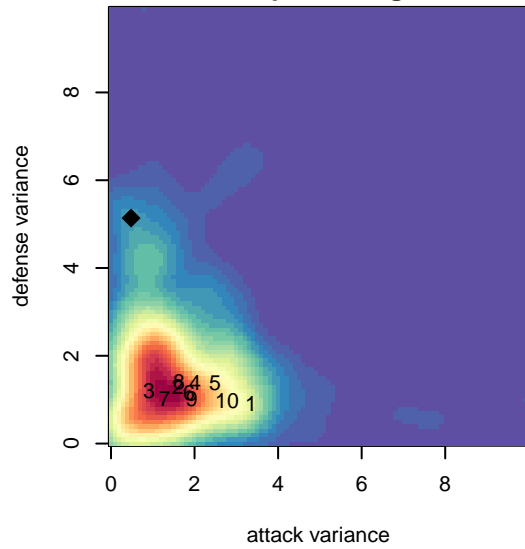

# Shoreline Sportsverrou B01

Shoreline Sportsverrou  
 Shoreline, WA  
 B01 total strength=1002  
 attack=2.21 defense=1.83  
 fall league = PSPL Classic – Red U17

alt names used:  
 Shoreline Sports Club Verrou B01

Venues played:  
 2017 PSPL Classic – Red U17

**attack and defense variance (black dot)  
relative to other teams  
and top 10 in region**

**attack and defense rating  
relative to others at age  
and all opponents in last 13 months**