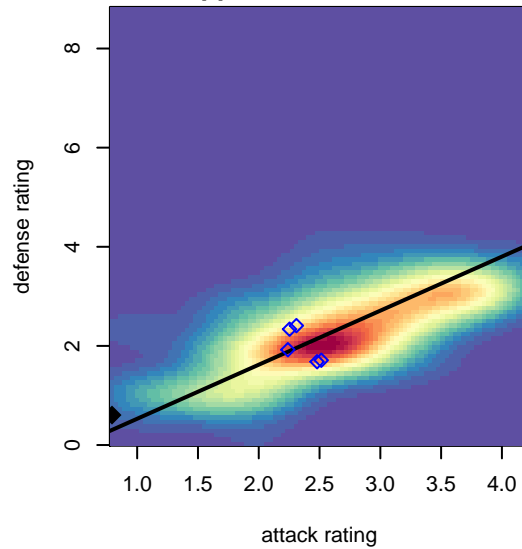

# Shoreline Sportsverrou B01

Shoreline Sportsverrou  
 Shoreline, WA  
 B01 total strength=1002  
 attack=2.21 defense=1.83  
 fall league = PSPL Classic – Red U17

alt names used:  
 Shoreline Sports Club Verrou B01

Venues played:  
 2017 PSPL Classic – Red U17

**attack and defense variance (black dot)  
relative to other teams  
and top 10 in region**

**attack and defense rating  
relative to others at age  
and all opponents in last 13 months**